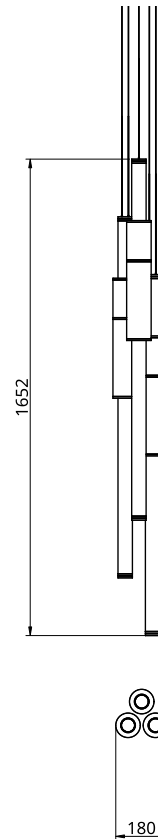

Empty State

S58-16

Dimensions	3 x Light Pipe OD Height	85mm OD X 1250mm 180mm 1652mm
Weight	Brass Aluminium	4.1kg 7.6kg
Light Source	Led Matrix 3000k Decorative Lighting Only	
Power	Light Wattage Driver Wattage Voltage IP20 Rated	76.5w 96w (Two supplied) 110-130v / 220-240v
Hanging	We offer a range of hanging options. Including direct attach and fully enclosed ceiling roses. Light supplied with 1500mm / 3000mm / 6000mm length of cable to be hung and cut to desired length on site.	
Driver	Supplied with a dimable 12v LED Driver. Driver can be stored within 8m of the light, in a recess being the ceiling or enclosed within a ceiling rose.	

Metal Finish

Stone Finish