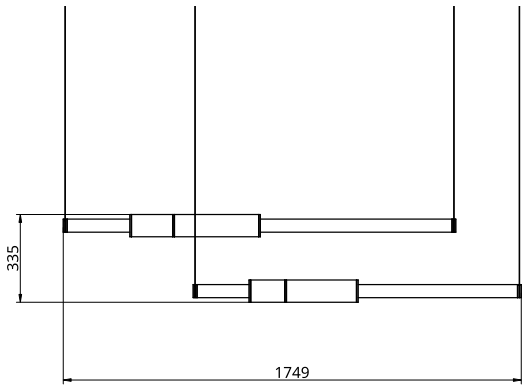

Metal Finish

Stone Finish

-  Polished Brass
-  Black Anodised
-  Brushed Brass
-  Silver Anodised
-  Burnished Brass

-  Black
-  White
-  Green

Empty State

S58-10

Dimensions	Light Pipe One Light Pipe Two	85mm OD x 1500mm 85mm OD x 1250mm
Weight	Brass Aluminium	5kg 2.7kg
Light Source	Led Matrix 3000k Decorative Lighting Only	
Power	Light Wattage Driver Wattage Voltage IP20 Rated	49.5w 90w 110-130v / 220-240v
Hanging	We offer a range of hanging options. Including direct attach and fully enclosed ceiling roses. Light supplied with 1500mm / 3000mm / 6000mm length of cable to be hung and cut to desired length on site.	
Driver	Supplied with a dimable 12v LED Driver. Driver can be stored within 8m of the light, in a recess being the ceiling or enclosed within a ceiling rose.	
	Driver Dimensions	180 x 60 x 35mm

Metal Finish

-  Polished Brass
-  Black Anodised
-  Brushed Brass
-  Silver Anodised
-  Burnished Brass

Stone Finish

-  Black
-  White
-  Green

Empty State

S58-11

Dimensions	1 x Light Pipe 2 x Light Pipe	85mm OD X 1250mm 85mm OD x 1500mm
Weight	Brass Aluminium	7.6kg 4.1kg
Light Source	Led Matrix 3000k Decorative Lighting Only	
Power	Light Wattage Driver Wattage Voltage IP20 Rated	76.5w 90w 110-130v / 220-240v
Hanging	We offer a range of hanging options. Including direct attach and fully enclosed ceiling roses. Light supplied with 1500mm / 3000mm / 6000mm length of cable to be hung and cut to desired length on site.	
Driver	Supplied with a dimable 12v LED Driver. Driver can be stored within 8m of the light, in a recess being the ceiling or enclosed within a ceiling rose.	
	Driver Dimensions	180 x 60 x 35mm