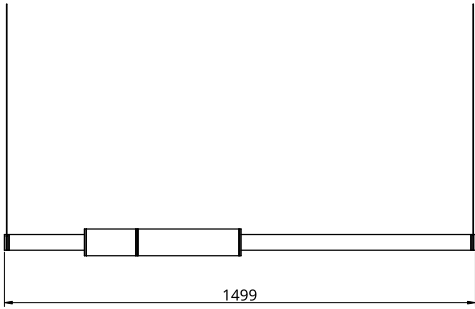

Metal Finish

-  Polished Brass
-  Black Anodised
-  Brushed Brass
-  Silver Anodised
-  Burnished Brass

Stone Finish

-  Black
-  White
-  Green

Empty State

S58-03

Dimensions	OD	85mm
	Height	1500mm
Weight	Brass	2.6kg
	Aluminium	1.4kg
Light Source	Led Matrix	
	3000k	
	Decorative Lighting Only	
Power	Light Wattage	27w
	Driver Wattage	40w
	Voltage	110-130v / 220-240v
	IP20 Rated	
Hanging	We offer a range of hanging options. Including direct attach and fully enclosed ceiling roses. Light supplied with 1500mm / 3000mm / 6000mm length of cable to be hung and cut to desired length on site.	
Driver	Supplied with a dimable 12v LED Driver. Driver can be stored within 8m of the light, in a recess being the ceiling or enclosed within a ceiling rose.	
	Driver Dimensions	137 x 81.5 x 31mm

Metal Finish

-  Polished Brass
-  Black Anodised
-  Brushed Brass
-  Silver Anodised
-  Burnished Brass

Stone Finish

-  Black
-  White
-  Green

Empty State

S58-04

Dimensions	OD	85mm
	Height	1250mm
Weight	Brass	2.4kg
	Aluminium	1.4kg
Light Source	Led Matrix	
	3000k	
	Decorative Lighting Only	
Power	Light Wattage	22.5w
	Driver Wattage	40w
	Voltage	110-130v / 220-240v
	IP20 Rated	
Hanging	We offer a range of hanging options. Including direct attach and fully enclosed ceiling roses. Light supplied with 1500mm / 3000mm / 6000mm length of cable to be hung and cut to desired length on site.	
Driver	Supplied with a dimable 12v LED Driver. Driver can be stored within 8m of the light, in a recess being the ceiling or enclosed within a ceiling rose.	
	Driver Dimensions	137 x 81.5 x 31mm