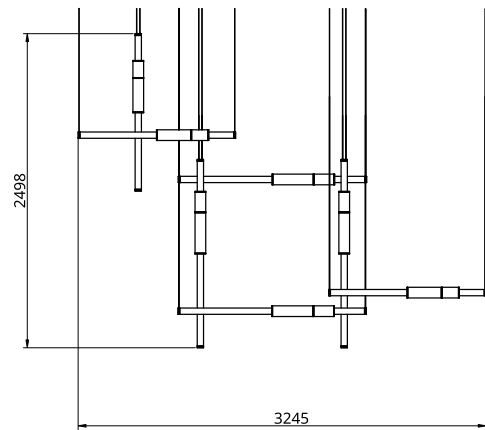

Metal Finish

Stone Finish

-  Polished Brass
-  Black Anodised
-  Brushed Brass
-  Silver Anodised
-  Burnished Brass

-  Black
-  White
-  Green

Empty State

S58-13

Dimensions	3 x Light Pipe 4 x Light Pipe	85mm OD X 1250mm 85mm OD x 1500mm
Weight	Brass Aluminium	17.6kg 9.5kg
Light Source	Led Matrix 3000k Decorative Lighting Only	
Power	Light Wattage Driver Wattage Voltage IP20 Rated	175.5w 96w (Two supplied) 110-130v / 220-240v
Hanging	We offer a range of hanging options. Including direct attach and fully enclosed ceiling roses. Light supplied with 1500mm / 3000mm / 6000mm length of cable to be hung and cut to desired length on site.	
Driver	Supplied with a dimable 12v LED Driver. Driver can be stored within 8m of the light, in a recess being the ceiling or enclosed within a ceiling rose.	

Metal Finish

Stone Finish

Empty State

S58-14

Dimensions	3 x Light Pipe	85mm OD X 1250mm
Weight	Brass	7.2kg
	Aluminium	3.9kg
Light Source	Led Matrix 3000k Decorative Lighting Only	
Power	Light Wattage	67.5w
	Driver Wattage	90w
	Voltage	110-130v / 220-240v
	IP20 Rated	
Hanging	We offer a range of hanging options. Including direct attach and fully enclosed ceiling roses. Light supplied with 1500mm / 3000mm / 6000mm length of cable to be hung and cut to desired length on site.	
Driver	Supplied with a dimable 12v LED Driver. Driver can be stored within 8m of the light, in a recess being the ceiling or enclosed within a ceiling rose.	
	Driver Dimensions	180 x 60 x 35mm