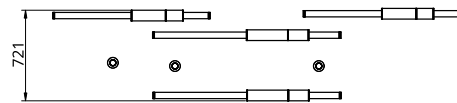

Metal Finish

-  Polished Brass
-  Black Anodised
-  Brushed Brass
-  Silver Anodised
-  Burnished Brass

Stone Finish

-  Black
-  White
-  Green

Empty State

S58-12

Dimensions	2x Light Pipe 3x Light Pipe	85mm OD X 1250mm 85mm OD x 1500mm
Weight	Brass Aluminium	12.6kg 6.8kg
Light Source	Led Matrix 3000k Decorative Lighting Only	
Power	Light Wattage Driver Wattage Voltage IP20 Rated	126w 96w (Two supplied) 110-130v / 220-240v
Hanging	We offer a range of hanging options. Including direct attach and fully enclosed ceiling roses. Light supplied with 1500mm / 3000mm / 6000mm length of cable to be hung and cut to desired length on site.	
Driver	Supplied with a dimable 12v LED Driver. Driver can be stored within 8m of the light, in a recess being the ceiling or enclosed within a ceiling rose.	

Metal Finish

Stone Finish

-  Polished Brass
-  Black Anodised
-  Brushed Brass
-  Silver Anodised
-  Burnished Brass

-  Black
-  White
-  Green

Empty State

S58-13

Dimensions	3 x Light Pipe 4 x Light Pipe	85mm OD X 1250mm 85mm OD x 1500mm
Weight	Brass Aluminium	17.6kg 9.5kg
Light Source	Led Matrix 3000k Decorative Lighting Only	
Power	Light Wattage Driver Wattage Voltage IP20 Rated	175.5w 96w (Two supplied) 110-130v / 220-240v
Hanging	We offer a range of hanging options. Including direct attach and fully enclosed ceiling roses. Light supplied with 1500mm / 3000mm / 6000mm length of cable to be hung and cut to desired length on site.	
Driver	Supplied with a dimable 12v LED Driver. Driver can be stored within 8m of the light, in a recess being the ceiling or enclosed within a ceiling rose.	