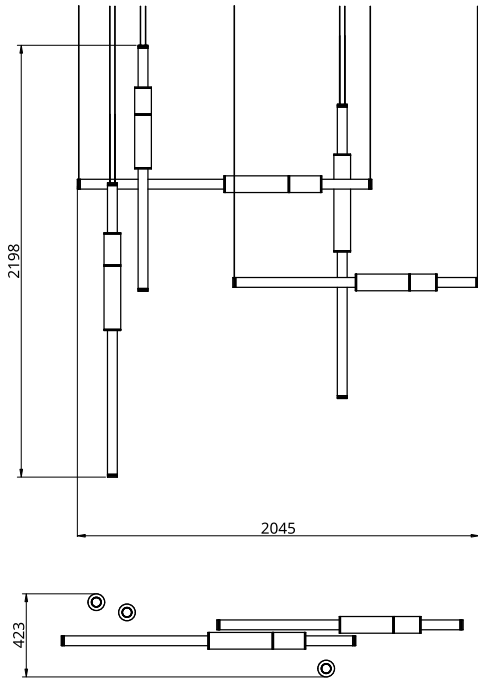

Metal Finish

-  Polished Brass
-  Black Anodised
-  Brushed Brass
-  Silver Anodised
-  Burnished Brass

Stone Finish

-  Black
-  White
-  Green

Empty State

S58-11

Dimensions	1 x Light Pipe 2 x Light Pipe	85mm OD X 1250mm 85mm OD x 1500mm
Weight	Brass Aluminium	7.6kg 4.1kg
Light Source	Led Matrix 3000k Decorative Lighting Only	
Power	Light Wattage Driver Wattage Voltage IP20 Rated	76.5w 90w 110-130v / 220-240v
Hanging	We offer a range of hanging options. Including direct attach and fully enclosed ceiling roses. Light supplied with 1500mm / 3000mm / 6000mm length of cable to be hung and cut to desired length on site.	
Driver	Supplied with a dimable 12v LED Driver. Driver can be stored within 8m of the light, in a recess being the ceiling or enclosed within a ceiling rose.	
	Driver Dimensions	180 x 60 x 35mm

Metal Finish

-  Polished Brass
-  Black Anodised
-  Brushed Brass
-  Silver Anodised
-  Burnished Brass

Stone Finish

-  Black
-  White
-  Green

Empty State

S58-12

Dimensions	2x Light Pipe 3x Light Pipe	85mm OD X 1250mm 85mm OD x 1500mm
Weight	Brass Aluminium	12.6kg 6.8kg
Light Source	Led Matrix 3000k Decorative Lighting Only	
Power	Light Wattage Driver Wattage Voltage IP20 Rated	126w 96w (Two supplied) 110-130v / 220-240v
Hanging	We offer a range of hanging options. Including direct attach and fully enclosed ceiling roses. Light supplied with 1500mm / 3000mm / 6000mm length of cable to be hung and cut to desired length on site.	
Driver	Supplied with a dimable 12v LED Driver. Driver can be stored within 8m of the light, in a recess being the ceiling or enclosed within a ceiling rose.	