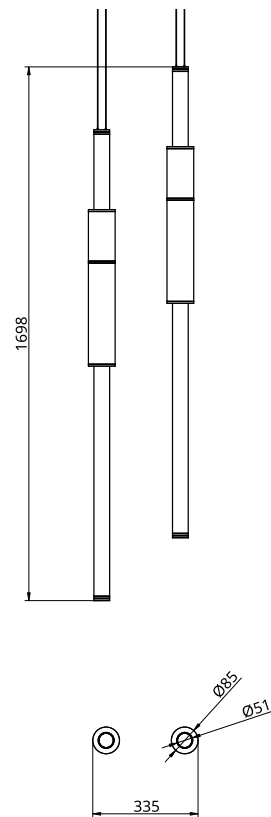

Metal Finish

Stone Finish

-  Polished Brass
-  Black Anodised
-  Brushed Brass
-  Silver Anodised
-  Burnished Brass

-  Black
-  White
-  Green

Empty State

S58-07

Dimensions	Light Pipe One Light Pipe Two	85mm OD x 1250mm 85mm OD x 1500mm
Weight	Brass Aluminium	5kg 2.7kg
Light Source	Led Matrix 3000k Decorative Lighting Only	
Power	Light Wattage Driver Wattage Voltage IP20 Rated	49.5w 90w 110-130v / 220-240v
Hanging	We offer a range of hanging options. Including direct attach and fully enclosed ceiling roses. Light supplied with 1500mm / 3000mm / 6000mm length of cable to be hung and cut to desired length on site.	
Driver	Supplied with a dimable 12v LED Driver. Driver can be stored within 8m of the light, in a recess being the ceiling or enclosed within a ceiling rose.	
	Driver Dimensions	180 x 60 x 35mm

Metal Finish

-  Polished Brass
-  Black Anodised
-  Brushed Brass
-  Silver Anodised
-  Burnished Brass

Stone Finish

-  Black
-  White
-  Green

Empty State

S58-08

Dimensions	Light Pipe One Light Pipe Two	85mm OD x 1250mm 85mm OD x 1250mm
Weight	Brass Aluminium	5.2kg 2.6kg
Light Source	Led Matrix 3000k Decorative Lighting Only	
Power	Light Wattage Driver Wattage Voltage IP20 Rated	45w 90w 110-130v / 220-240v
Hanging	We offer a range of hanging options. Including direct attach and fully enclosed ceiling roses. Light supplied with 1500mm / 3000mm / 6000mm length of cable to be hung and cut to desired length on site.	
Driver	Supplied with a dimable 12v LED Driver. Driver can be stored within 8m of the light, in a recess being the ceiling or enclosed within a ceiling rose.	
	Driver Dimensions	180 x 60 x 35mm