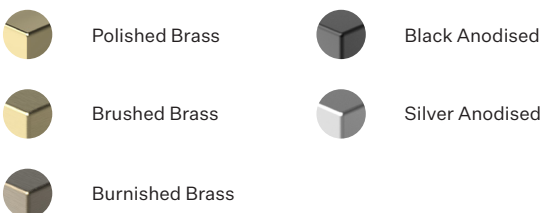

Metal Finish