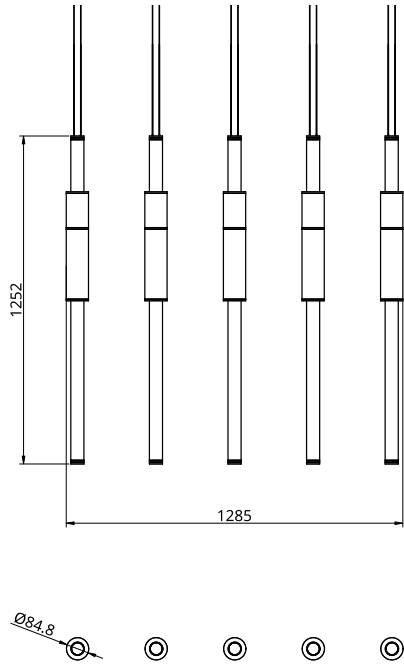

Metal Finish

-  Polished Brass
-  Black Anodised
-  Brushed Brass
-  Silver Anodised
-  Burnished Brass

Stone Finish

-  Black
-  White
-  Green

Empty State

S58-15

Dimensions	5 x Light Pipe	85mm OD X 1250mm
Weight	Brass	12kg
	Aluminium	6.5kg
Light Source	Led Matrix 3000k Decorative Lighting Only	
Power	Light Wattage	112.5w
	Driver Wattage	96w (Two supplied)
	Voltage	110-130v / 220-240v
	IP20 Rated	
Hanging	We offer a range of hanging options. Including direct attach and fully enclosed ceiling roses. Light supplied with 1500mm / 3000mm / 6000mm length of cable to be hung and cut to desired length on site.	
Driver	Supplied with a dimable 12v LED Driver. Driver can be stored within 8m of the light, in a recess being the ceiling or enclosed within a ceiling rose.	

Metal Finish

-  Polished Brass
-  Black Anodised
-  Brushed Brass
-  Silver Anodised
-  Burnished Brass

Stone Finish

-  Black
-  White
-  Green

Empty State

S58-16

Dimensions	3 x Light Pipe OD Height	85mm OD X 1250mm 180mm 1652mm
Weight	Brass Aluminium	4.1kg 7.6kg
Light Source	Led Matrix 3000k Decorative Lighting Only	
Power	Light Wattage Driver Wattage Voltage IP20 Rated	76.5w 96w (Two supplied) 110-130v / 220-240v
Hanging	We offer a range of hanging options. Including direct attach and fully enclosed ceiling roses. Light supplied with 1500mm / 3000mm / 6000mm length of cable to be hung and cut to desired length on site.	
Driver	Supplied with a dimable 12v LED Driver. Driver can be stored within 8m of the light, in a recess being the ceiling or enclosed within a ceiling rose.	