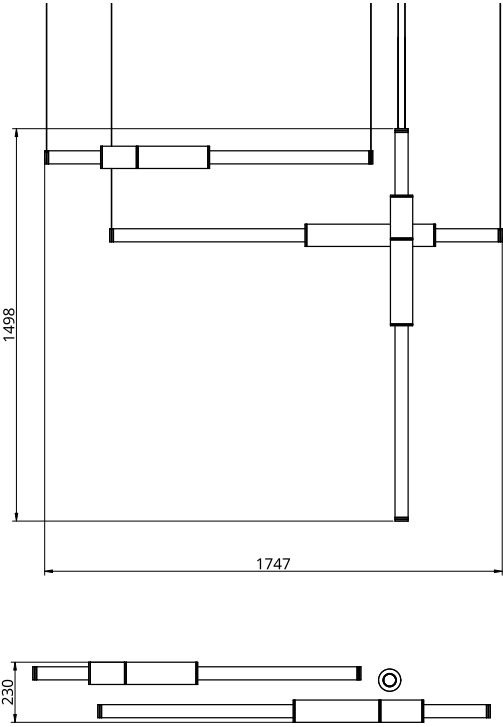

Metal Finish

-  Polished Brass
-  Black Anodised
-  Brushed Brass
-  Silver Anodised
-  Burnished Brass

Stone Finish

-  Black
-  White
-  Green

Empty State

S58-11

Dimensions	1 x Light Pipe 2 x Light Pipe	85mm OD X 1250mm 85mm OD x 1500mm
Weight	Brass Aluminium	7.6kg 4.1kg
Light Source	Led Matrix 3000k Decorative Lighting Only	
Power	Light Wattage Driver Wattage Voltage IP20 Rated	76.5w 90w 110-130v / 220-240v
Hanging	We offer a range of hanging options. Including direct attach and fully enclosed ceiling roses. Light supplied with 1500mm / 3000mm / 6000mm length of cable to be hung and cut to desired length on site.	
Driver	Supplied with a dimable 12v LED Driver. Driver can be stored within 8m of the light, in a recess being the ceiling or enclosed within a ceiling rose.	
	Driver Dimensions	180 x 60 x 35mm

Metal Finish

-  Polished Brass
-  Black Anodised
-  Brushed Brass
-  Silver Anodised
-  Burnished Brass

Stone Finish

-  Black
-  White
-  Green

Empty State

S58-12

Dimensions	2x Light Pipe 3x Light Pipe	85mm OD X 1250mm 85mm OD x 1500mm
Weight	Brass Aluminium	12.6kg 6.8kg
Light Source	Led Matrix 3000k Decorative Lighting Only	
Power	Light Wattage Driver Wattage Voltage IP20 Rated	126w 96w (Two supplied) 110-130v / 220-240v
Hanging	We offer a range of hanging options. Including direct attach and fully enclosed ceiling roses. Light supplied with 1500mm / 3000mm / 6000mm length of cable to be hung and cut to desired length on site.	
Driver	Supplied with a dimable 12v LED Driver. Driver can be stored within 8m of the light, in a recess being the ceiling or enclosed within a ceiling rose.	