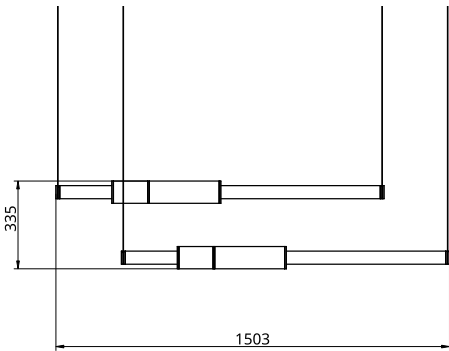

Metal Finish

-  Polished Brass
-  Black Anodised
-  Brushed Brass
-  Silver Anodised
-  Burnished Brass

Stone Finish

-  Black
-  White
-  Green

Empty State

S58-08

Dimensions	Light Pipe One Light Pipe Two	85mm OD x 1250mm 85mm OD x 1250mm
Weight	Brass Aluminium	5.2kg 2.6kg
Light Source	Led Matrix 3000k Decorative Lighting Only	
Power	Light Wattage Driver Wattage Voltage IP20 Rated	45w 90w 110-130v / 220-240v
Hanging	We offer a range of hanging options. Including direct attach and fully enclosed ceiling roses. Light supplied with 1500mm / 3000mm / 6000mm length of cable to be hung and cut to desired length on site.	
Driver	Supplied with a dimable 12v LED Driver. Driver can be stored within 8m of the light, in a recess being the ceiling or enclosed within a ceiling rose.	
	Driver Dimensions	180 x 60 x 35mm

Metal Finish

Stone Finish

-  Polished Brass
-  Black Anodised
-  Brushed Brass
-  Silver Anodised
-  Burnished Brass

-  Black
-  White
-  Green

Empty State

S58-09

Dimensions	Light Pipe One Light Pipe Two	85mm OD x 1500mm 85mm OD x 1500mm
Weight	Brass Aluminium	4.8kg 2.8kg
Light Source	Led Matrix 3000k Decorative Lighting Only	
Power	Light Wattage Driver Wattage Voltage IP20 Rated	54w 90w 110-130v / 220-240v
Hanging	We offer a range of hanging options. Including direct attach and fully enclosed ceiling roses. Light supplied with 1500mm / 3000mm / 6000mm length of cable to be hung and cut to desired length on site.	
Driver	Supplied with a dimable 12v LED Driver. Driver can be stored within 8m of the light, in a recess being the ceiling or enclosed within a ceiling rose.	
	Driver Dimensions	180 x 60 x 35mm