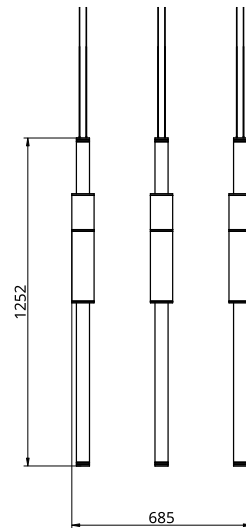

Metal Finish

Stone Finish

-  Polished Brass
-  Black Anodised
-  Brushed Brass
-  Silver Anodised
-  Burnished Brass

-  Black
-  White
-  Green

Empty State

S58-13

Dimensions	3 x Light Pipe 4 x Light Pipe	85mm OD X 1250mm 85mm OD x 1500mm
Weight	Brass Aluminium	17.6kg 9.5kg
Light Source	Led Matrix 3000k Decorative Lighting Only	
Power	Light Wattage Driver Wattage Voltage IP20 Rated	175.5w 96w (Two supplied) 110-130v / 220-240v
Hanging	We offer a range of hanging options. Including direct attach and fully enclosed ceiling roses. Light supplied with 1500mm / 3000mm / 6000mm length of cable to be hung and cut to desired length on site.	
Driver	Supplied with a dimable 12v LED Driver. Driver can be stored within 8m of the light, in a recess being the ceiling or enclosed within a ceiling rose.	

Metal Finish

Stone Finish

Empty State

S58-14

Dimensions	3 x Light Pipe	85mm OD X 1250mm
Weight	Brass	7.2kg
	Aluminium	3.9kg
Light Source	Led Matrix 3000k Decorative Lighting Only	
Power	Light Wattage	67.5w
	Driver Wattage	90w
	Voltage	110-130v / 220-240v
	IP20 Rated	
Hanging	We offer a range of hanging options. Including direct attach and fully enclosed ceiling roses. Light supplied with 1500mm / 3000mm / 6000mm length of cable to be hung and cut to desired length on site.	
Driver	Supplied with a dimable 12v LED Driver. Driver can be stored within 8m of the light, in a recess being the ceiling or enclosed within a ceiling rose.	
	Driver Dimensions	180 x 60 x 35mm