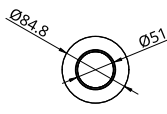

Empty State

S58-01

Dimensions	OD	85mm
	Height	1500mm
Weight	Brass	2.6kg
	Aluminium	1.4kg
Light Source	Led Matrix	
	3000k	
	Decorative Lighting Only	
Power	Light Wattage	27w
	Driver Wattage	40w
	Voltage	110-130v / 220-240v
	IP20 Rated	
Hanging	We offer a range of hanging options. Including direct attach and fully enclosed ceiling roses. Light supplied with 1500mm / 3000mm / 6000mm length of cable to be hung and cut to desired length on site.	
Driver	Supplied with a dimable 12v LED Driver. Driver can be stored within 8m of the light, in a recess being the ceiling or enclosed within a ceiling rose.	
	Driver Dimensions	137 x 81.5 x 31mm

Metal Finish

Stone Finish

-  Polished Brass
-  Black Anodised
-  Brushed Brass
-  Silver Anodised
-  Burnished Brass

-  Black
-  White
-  Green

Empty State

S58-02

Dimensions	OD	85mm
	Height	1250mm
Weight	Brass	2.4kg
	Aluminium	1.3kg
Light Source	Led Matrix	
	3000k	
	Decorative Lighting Only	
Power	Light Wattage	22.5w
	Driver Wattage	40w
	Voltage	110-130v / 220-240v
	IP20 Rated	
Hanging	We offer a range of hanging options. Including direct attach and fully enclosed ceiling roses. Light supplied with 1500mm / 3000mm / 6000mm length of cable to be hung and cut to desired length on site.	
Driver	Supplied with a dimable 12v LED Driver. Driver can be stored within 8m of the light, in a recess being the ceiling or enclosed within a ceiling rose.	
	Driver Dimensions	137 x 81.5 x 31mm