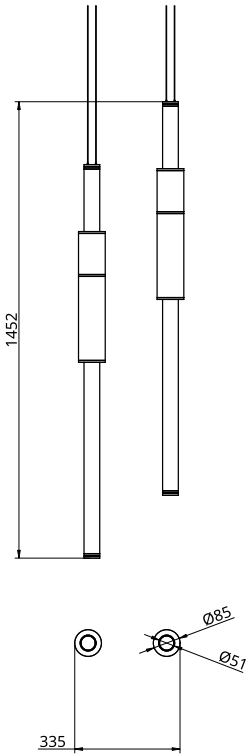

Metal Finish

-  Polished Brass
-  Black Anodised
-  Brushed Brass
-  Silver Anodised
-  Burnished Brass

Stone Finish

-  Black
-  White
-  Green

Empty State

S58-04

Dimensions	OD	85mm
	Height	1250mm
Weight	Brass	2.4kg
	Aluminium	1.4kg
Light Source	Led Matrix	
	3000k	
	Decorative Lighting Only	
Power	Light Wattage	22.5w
	Driver Wattage	40w
	Voltage	110-130v / 220-240v
	IP20 Rated	
Hanging	We offer a range of hanging options. Including direct attach and fully enclosed ceiling roses. Light supplied with 1500mm / 3000mm / 6000mm length of cable to be hung and cut to desired length on site.	
Driver	Supplied with a dimable 12v LED Driver. Driver can be stored within 8m of the light, in a recess being the ceiling or enclosed within a ceiling rose.	
	Driver Dimensions	137 x 81.5 x 31mm

Metal Finish

-  Polished Brass
-  Black Anodised
-  Brushed Brass
-  Silver Anodised
-  Burnished Brass

Stone Finish

-  Black
-  White
-  Green

Empty State

S58-05

Dimensions	Light Pipe One Light Pipe Two	85mm OD x 1250mm 85mm OD x 1250mm
Weight	Brass Aluminium	5.2kg 2.6kg
Light Source	Led Matrix 3000k Decorative Lighting Only	
Power	Light Wattage Driver Wattage Voltage IP20 Rated	45w 90w 110-130v / 220-240v
Hanging	We offer a range of hanging options. Including direct attach and fully enclosed ceiling roses. Light supplied with 1500mm / 3000mm / 6000mm length of cable to be hung and cut to desired length on site.	
Driver	Supplied with a dimable 12v LED Driver. Driver can be stored within 8m of the light, in a recess being the ceiling or enclosed within a ceiling rose.	
	Driver Dimensions	180 x 60 x 35mm