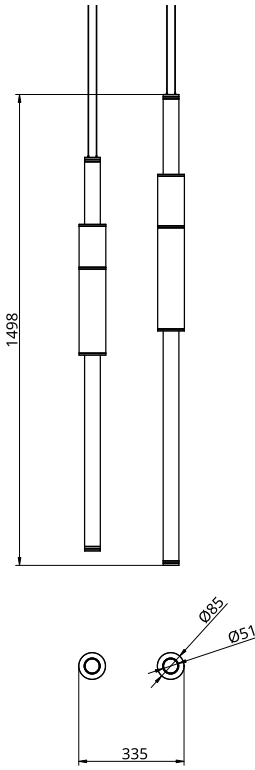

Metal Finish

-  Polished Brass
-  Black Anodised
-  Brushed Brass
-  Silver Anodised
-  Burnished Brass

Stone Finish

-  Black
-  White
-  Green

Empty State

S58-05

Dimensions	Light Pipe One Light Pipe Two	85mm OD x 1250mm 85mm OD x 1250mm
Weight	Brass Aluminium	5.2kg 2.6kg
Light Source	Led Matrix 3000k Decorative Lighting Only	
Power	Light Wattage Driver Wattage Voltage IP20 Rated	45w 90w 110-130v / 220-240v
Hanging	We offer a range of hanging options. Including direct attach and fully enclosed ceiling roses. Light supplied with 1500mm / 3000mm / 6000mm length of cable to be hung and cut to desired length on site.	
Driver	Supplied with a dimable 12v LED Driver. Driver can be stored within 8m of the light, in a recess being the ceiling or enclosed within a ceiling rose.	
	Driver Dimensions	180 x 60 x 35mm

Metal Finish

-  Polished Brass
-  Black Anodised
-  Brushed Brass
-  Silver Anodised
-  Burnished Brass

Stone Finish

-  Black
-  White
-  Green

Empty State

S58-06

Dimensions	Light Pipe One Light Pipe Two	85mm OD x 1500mm 85mm OD x 1500mm
Weight	Brass Aluminium	4.8kg 2.8kg
Light Source	Led Matrix 3000k Decorative Lighting Only	
Power	Light Wattage Driver Wattage Voltage IP20 Rated	54w 90w 110-130v / 220-240v
Hanging	We offer a range of hanging options. Including direct attach and fully enclosed ceiling roses. Light supplied with 1500mm / 3000mm / 6000mm length of cable to be hung and cut to desired length on site.	
Driver	Supplied with a dimable 12v LED Driver. Driver can be stored within 8m of the light, in a recess being the ceiling or enclosed within a ceiling rose.	
	Driver Dimensions	180 x 60 x 35mm