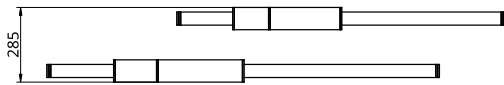

Metal Finish

Stone Finish

-  Polished Brass
-  Black Anodised
-  Brushed Brass
-  Silver Anodised
-  Burnished Brass

-  Black
-  White
-  Green

Empty State

S58-10

Dimensions	Light Pipe One Light Pipe Two	85mm OD x 1500mm 85mm OD x 1250mm
Weight	Brass Aluminium	5kg 2.7kg
Light Source	Led Matrix 3000k Decorative Lighting Only	
Power	Light Wattage Driver Wattage Voltage IP20 Rated	49.5w 90w 110-130v / 220-240v
Hanging	We offer a range of hanging options. Including direct attach and fully enclosed ceiling roses. Light supplied with 1500mm / 3000mm / 6000mm length of cable to be hung and cut to desired length on site.	
Driver	Supplied with a dimable 12v LED Driver. Driver can be stored within 8m of the light, in a recess being the ceiling or enclosed within a ceiling rose.	
	Driver Dimensions	180 x 60 x 35mm

Metal Finish

-  Polished Brass
-  Black Anodised
-  Brushed Brass
-  Silver Anodised
-  Burnished Brass

Stone Finish

-  Black
-  White
-  Green

Empty State

S58-11

Dimensions	1 x Light Pipe 2 x Light Pipe	85mm OD X 1250mm 85mm OD x 1500mm
Weight	Brass Aluminium	7.6kg 4.1kg
Light Source	Led Matrix 3000k Decorative Lighting Only	
Power	Light Wattage Driver Wattage Voltage IP20 Rated	76.5w 90w 110-130v / 220-240v
Hanging	We offer a range of hanging options. Including direct attach and fully enclosed ceiling roses. Light supplied with 1500mm / 3000mm / 6000mm length of cable to be hung and cut to desired length on site.	
Driver	Supplied with a dimable 12v LED Driver. Driver can be stored within 8m of the light, in a recess being the ceiling or enclosed within a ceiling rose.	
	Driver Dimensions	180 x 60 x 35mm