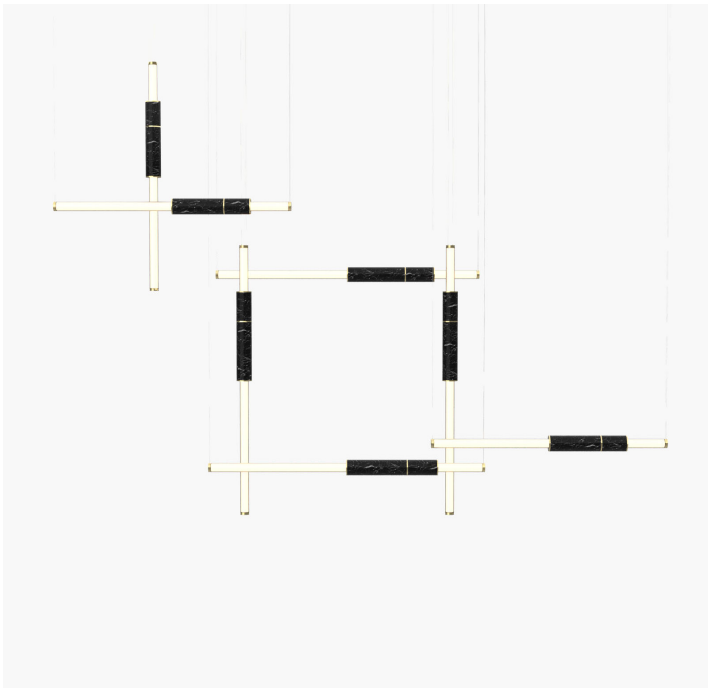

Metal Finish

-  Polished Brass
-  Black Anodised
-  Brushed Brass
-  Silver Anodised
-  Burnished Brass

Stone Finish

-  Black
-  White
-  Green

Empty State

S58-12

Dimensions	2x Light Pipe 3x Light Pipe	85mm OD X 1250mm 85mm OD x 1500mm
Weight	Brass Aluminium	12.6kg 6.8kg
Light Source	Led Matrix 3000k Decorative Lighting Only	
Power	Light Wattage Driver Wattage Voltage IP20 Rated	126w 96w (Two supplied) 110-130v / 220-240v
Hanging	We offer a range of hanging options. Including direct attach and fully enclosed ceiling roses. Light supplied with 1500mm / 3000mm / 6000mm length of cable to be hung and cut to desired length on site.	
Driver	Supplied with a dimable 12v LED Driver. Driver can be stored within 8m of the light, in a recess being the ceiling or enclosed within a ceiling rose.	

Metal Finish

Stone Finish

-  Polished Brass
-  Black Anodised
-  Brushed Brass
-  Silver Anodised
-  Burnished Brass

-  Black
-  White
-  Green

Empty State

S58-13

Dimensions	3 x Light Pipe 4 x Light Pipe	85mm OD X 1250mm 85mm OD x 1500mm
Weight	Brass Aluminium	17.6kg 9.5kg
Light Source	Led Matrix 3000k Decorative Lighting Only	
Power	Light Wattage Driver Wattage Voltage IP20 Rated	175.5w 96w (Two supplied) 110-130v / 220-240v
Hanging	We offer a range of hanging options. Including direct attach and fully enclosed ceiling roses. Light supplied with 1500mm / 3000mm / 6000mm length of cable to be hung and cut to desired length on site.	
Driver	Supplied with a dimable 12v LED Driver. Driver can be stored within 8m of the light, in a recess being the ceiling or enclosed within a ceiling rose.	