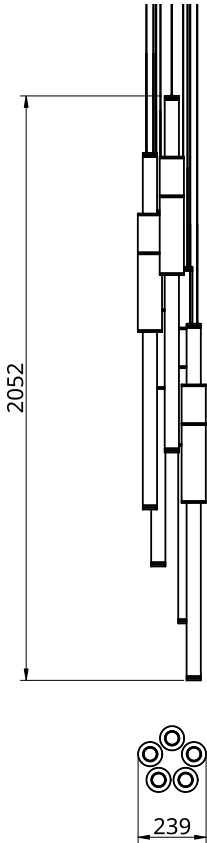

Metal Finish

Stone Finish

- Polished Brass
- Black Anodised
- Brushed Brass
- Silver Anodised
- Burnished Brass

- Black
- White
- Green