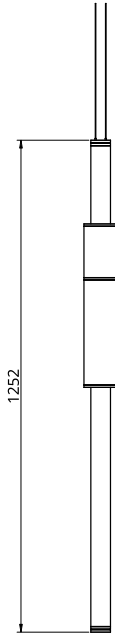

Metal Finish

Stone Finish

-  Polished Brass
-  Black Anodised
-  Brushed Brass
-  Silver Anodised
-  Burnished Brass

-  Black
-  White
-  Green

Empty State

S58-02

Dimensions	OD	85mm
	Height	1250mm
Weight	Brass	2.4kg
	Aluminium	1.3kg
Light Source	Led Matrix	
	3000k	
	Decorative Lighting Only	
Power	Light Wattage	22.5w
	Driver Wattage	40w
	Voltage	110-130v / 220-240v
	IP20 Rated	
Hanging	We offer a range of hanging options. Including direct attach and fully enclosed ceiling roses. Light supplied with 1500mm / 3000mm / 6000mm length of cable to be hung and cut to desired length on site.	
Driver	Supplied with a dimable 12v LED Driver. Driver can be stored within 8m of the light, in a recess being the ceiling or enclosed within a ceiling rose.	
	Driver Dimensions	137 x 81.5 x 31mm

Metal Finish

-  Polished Brass
-  Black Anodised
-  Brushed Brass
-  Silver Anodised
-  Burnished Brass

Stone Finish

-  Black
-  White
-  Green

Empty State

S58-03

Dimensions	OD	85mm
	Height	1500mm
Weight	Brass	2.6kg
	Aluminium	1.4kg
Light Source	Led Matrix	
	3000k	
	Decorative Lighting Only	
Power	Light Wattage	27w
	Driver Wattage	40w
	Voltage	110-130v / 220-240v
	IP20 Rated	
Hanging	We offer a range of hanging options. Including direct attach and fully enclosed ceiling roses. Light supplied with 1500mm / 3000mm / 6000mm length of cable to be hung and cut to desired length on site.	
Driver	Supplied with a dimable 12v LED Driver. Driver can be stored within 8m of the light, in a recess being the ceiling or enclosed within a ceiling rose.	
	Driver Dimensions	137 x 81.5 x 31mm