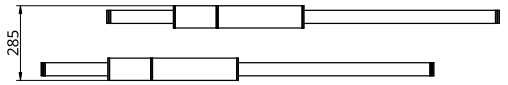

Metal Finish

Stone Finish

-  Polished Brass
-  Black Anodised
-  Brushed Brass
-  Silver Anodised
-  Burnished Brass

-  Black
-  White
-  Green

Empty State

S58-09

Dimensions	Light Pipe One Light Pipe Two	85mm OD x 1500mm 85mm OD x 1500mm
Weight	Brass Aluminium	4.8kg 2.8kg
Light Source	Led Matrix 3000k Decorative Lighting Only	
Power	Light Wattage Driver Wattage Voltage IP20 Rated	54w 90w 110-130v / 220-240v
Hanging	We offer a range of hanging options. Including direct attach and fully enclosed ceiling roses. Light supplied with 1500mm / 3000mm / 6000mm length of cable to be hung and cut to desired length on site.	
Driver	Supplied with a dimable 12v LED Driver. Driver can be stored within 8m of the light, in a recess being the ceiling or enclosed within a ceiling rose.	
	Driver Dimensions	180 x 60 x 35mm

Metal Finish

Stone Finish

-  Polished Brass
-  Black Anodised
-  Brushed Brass
-  Silver Anodised
-  Burnished Brass

-  Black
-  White
-  Green

Empty State

S58-10

Dimensions	Light Pipe One Light Pipe Two	85mm OD x 1500mm 85mm OD x 1250mm
Weight	Brass Aluminium	5kg 2.7kg
Light Source	Led Matrix 3000k Decorative Lighting Only	
Power	Light Wattage Driver Wattage Voltage IP20 Rated	49.5w 90w 110-130v / 220-240v
Hanging	We offer a range of hanging options. Including direct attach and fully enclosed ceiling roses. Light supplied with 1500mm / 3000mm / 6000mm length of cable to be hung and cut to desired length on site.	
Driver	Supplied with a dimable 12v LED Driver. Driver can be stored within 8m of the light, in a recess being the ceiling or enclosed within a ceiling rose.	
	Driver Dimensions	180 x 60 x 35mm