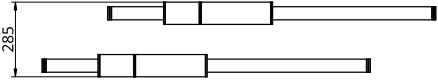

Metal Finish

-  Polished Brass
-  Black Anodised
-  Brushed Brass
-  Silver Anodised
-  Burnished Brass

Stone Finish

-  Black
-  White
-  Green

Empty State

S58-08

Dimensions	Light Pipe One Light Pipe Two	85mm OD x 1250mm 85mm OD x 1250mm
Weight	Brass Aluminium	5.2kg 2.6kg
Light Source	Led Matrix 3000k Decorative Lighting Only	
Power	Light Wattage Driver Wattage Voltage IP20 Rated	45w 90w 110-130v / 220-240v
Hanging	We offer a range of hanging options. Including direct attach and fully enclosed ceiling roses. Light supplied with 1500mm / 3000mm / 6000mm length of cable to be hung and cut to desired length on site.	
Driver	Supplied with a dimable 12v LED Driver. Driver can be stored within 8m of the light, in a recess being the ceiling or enclosed within a ceiling rose.	
	Driver Dimensions	180 x 60 x 35mm

Metal Finish

Stone Finish

-  Polished Brass
-  Black Anodised
-  Brushed Brass
-  Silver Anodised
-  Burnished Brass

-  Black
-  White
-  Green

Empty State

S58-09

Dimensions	Light Pipe One Light Pipe Two	85mm OD x 1500mm 85mm OD x 1500mm
Weight	Brass Aluminium	4.8kg 2.8kg
Light Source	Led Matrix 3000k Decorative Lighting Only	
Power	Light Wattage Driver Wattage Voltage IP20 Rated	54w 90w 110-130v / 220-240v
Hanging	We offer a range of hanging options. Including direct attach and fully enclosed ceiling roses. Light supplied with 1500mm / 3000mm / 6000mm length of cable to be hung and cut to desired length on site.	
Driver	Supplied with a dimable 12v LED Driver. Driver can be stored within 8m of the light, in a recess being the ceiling or enclosed within a ceiling rose.	
	Driver Dimensions	180 x 60 x 35mm