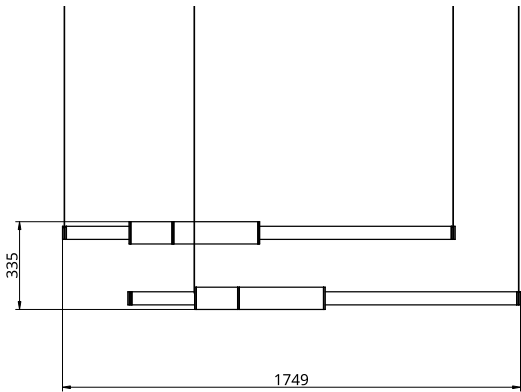

Metal Finish

Stone Finish

-  Polished Brass
-  Black Anodised
-  Brushed Brass
-  Silver Anodised
-  Burnished Brass

-  Black
-  White
-  Green

Empty State

S58-09

Dimensions	Light Pipe One Light Pipe Two	85mm OD x 1500mm 85mm OD x 1500mm
Weight	Brass Aluminium	4.8kg 2.8kg
Light Source	Led Matrix 3000k Decorative Lighting Only	
Power	Light Wattage Driver Wattage Voltage IP20 Rated	54w 90w 110-130v / 220-240v
Hanging	We offer a range of hanging options. Including direct attach and fully enclosed ceiling roses. Light supplied with 1500mm / 3000mm / 6000mm length of cable to be hung and cut to desired length on site.	
Driver	Supplied with a dimable 12v LED Driver. Driver can be stored within 8m of the light, in a recess being the ceiling or enclosed within a ceiling rose.	
	Driver Dimensions	180 x 60 x 35mm

Metal Finish

Stone Finish

-  Polished Brass
-  Black Anodised
-  Brushed Brass
-  Silver Anodised
-  Burnished Brass

-  Black
-  White
-  Green

Empty State

S58-10

Dimensions	Light Pipe One Light Pipe Two	85mm OD x 1500mm 85mm OD x 1250mm
Weight	Brass Aluminium	5kg 2.7kg
Light Source	Led Matrix 3000k Decorative Lighting Only	
Power	Light Wattage Driver Wattage Voltage IP20 Rated	49.5w 90w 110-130v / 220-240v
Hanging	We offer a range of hanging options. Including direct attach and fully enclosed ceiling roses. Light supplied with 1500mm / 3000mm / 6000mm length of cable to be hung and cut to desired length on site.	
Driver	Supplied with a dimable 12v LED Driver. Driver can be stored within 8m of the light, in a recess being the ceiling or enclosed within a ceiling rose.	
	Driver Dimensions	180 x 60 x 35mm